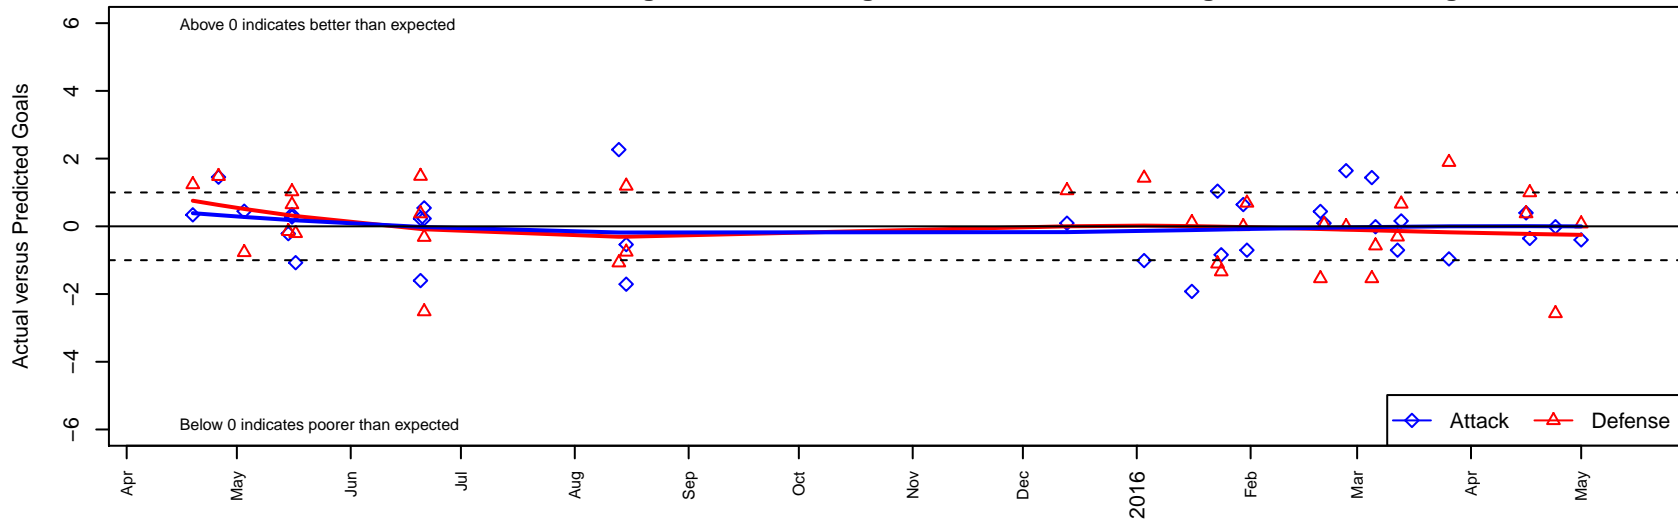

Snohomish United Black G98

Snohomish Youth SC
 Snohomish, WA
 G98 total strength=1547
 attack=14.9 defense=11.86
 fall league = Win RCL G98 Div 2

alt names used:
 SNOHOMISH UNITED BLACK A
 Snohomish United G98 Blac
 Snohomish United
 SNOHOMISH UNITED G98 BLACK (WA)
 SNOHOMISH UNITED G98 BLACK (WA)
 SNOHOMISH UNITEDG98 BLACK
 SNOHOMISH UNITED BLACK A
 SNOHOMISH UNITED BLACK A

Snohomish United Black G98
 Dots are actual minus expected GF (blue circles) and GA (red triangles).
 Blue line is smoothed change in attack strength. Red is smoothed change in defense strength.

**attack and defense variance (black dot)
relative to other teams
and top 10 in region**