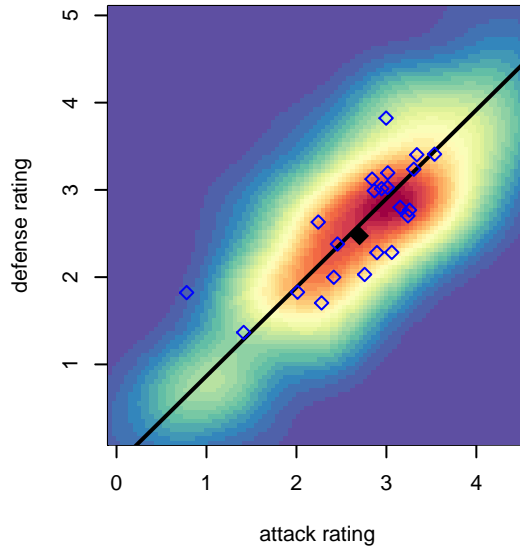

**attack and defense rating
relative to others at age
and all opponents in last 13 months**