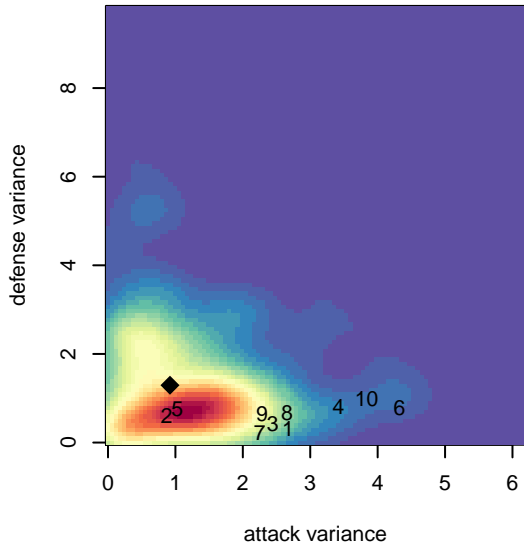

Snohomish United Black G98

Snohomish Youth SC
 Snohomish, WA
 G98 total strength=1547
 attack=14.9 defense=11.86
 fall league = Win RCL G98 Div 2

alt names used:
 SNOHOMISH UNITED BLACK A
 Snohomish United G98 Blac
 Snohomish United
 SNOHOMISH UNITED G98 BLACK (WA)
 SNOHOMISH UNITED G98 BLACK (WA)
 SNOHOMISH UNITEDG98 BLACK
 SNOHOMISH UNITED BLACK A
 SNOHOMISH UNITED BLACK A

Snohomish United Black G98
 Dots are actual minus expected GF (blue circles) and GA (red triangles).
 Blue line is smoothed change in attack strength. Red is smoothed change in defense strength.

**attack and defense variance (black dot)
relative to other teams
and top 10 in region**