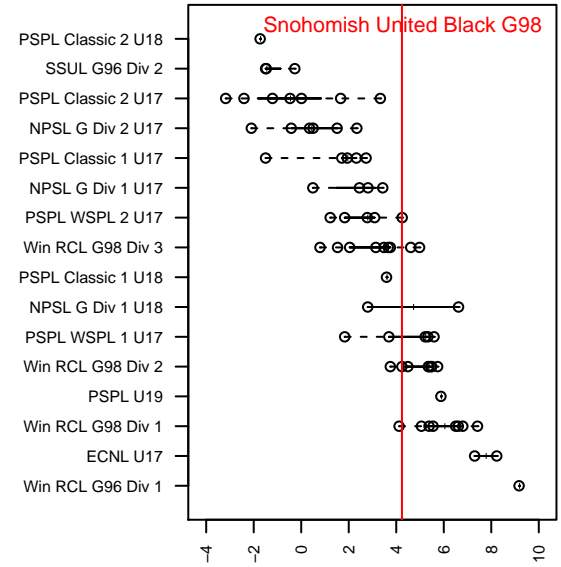

**attack and defense rating
relative to others at age
and all opponents in last 13 months**